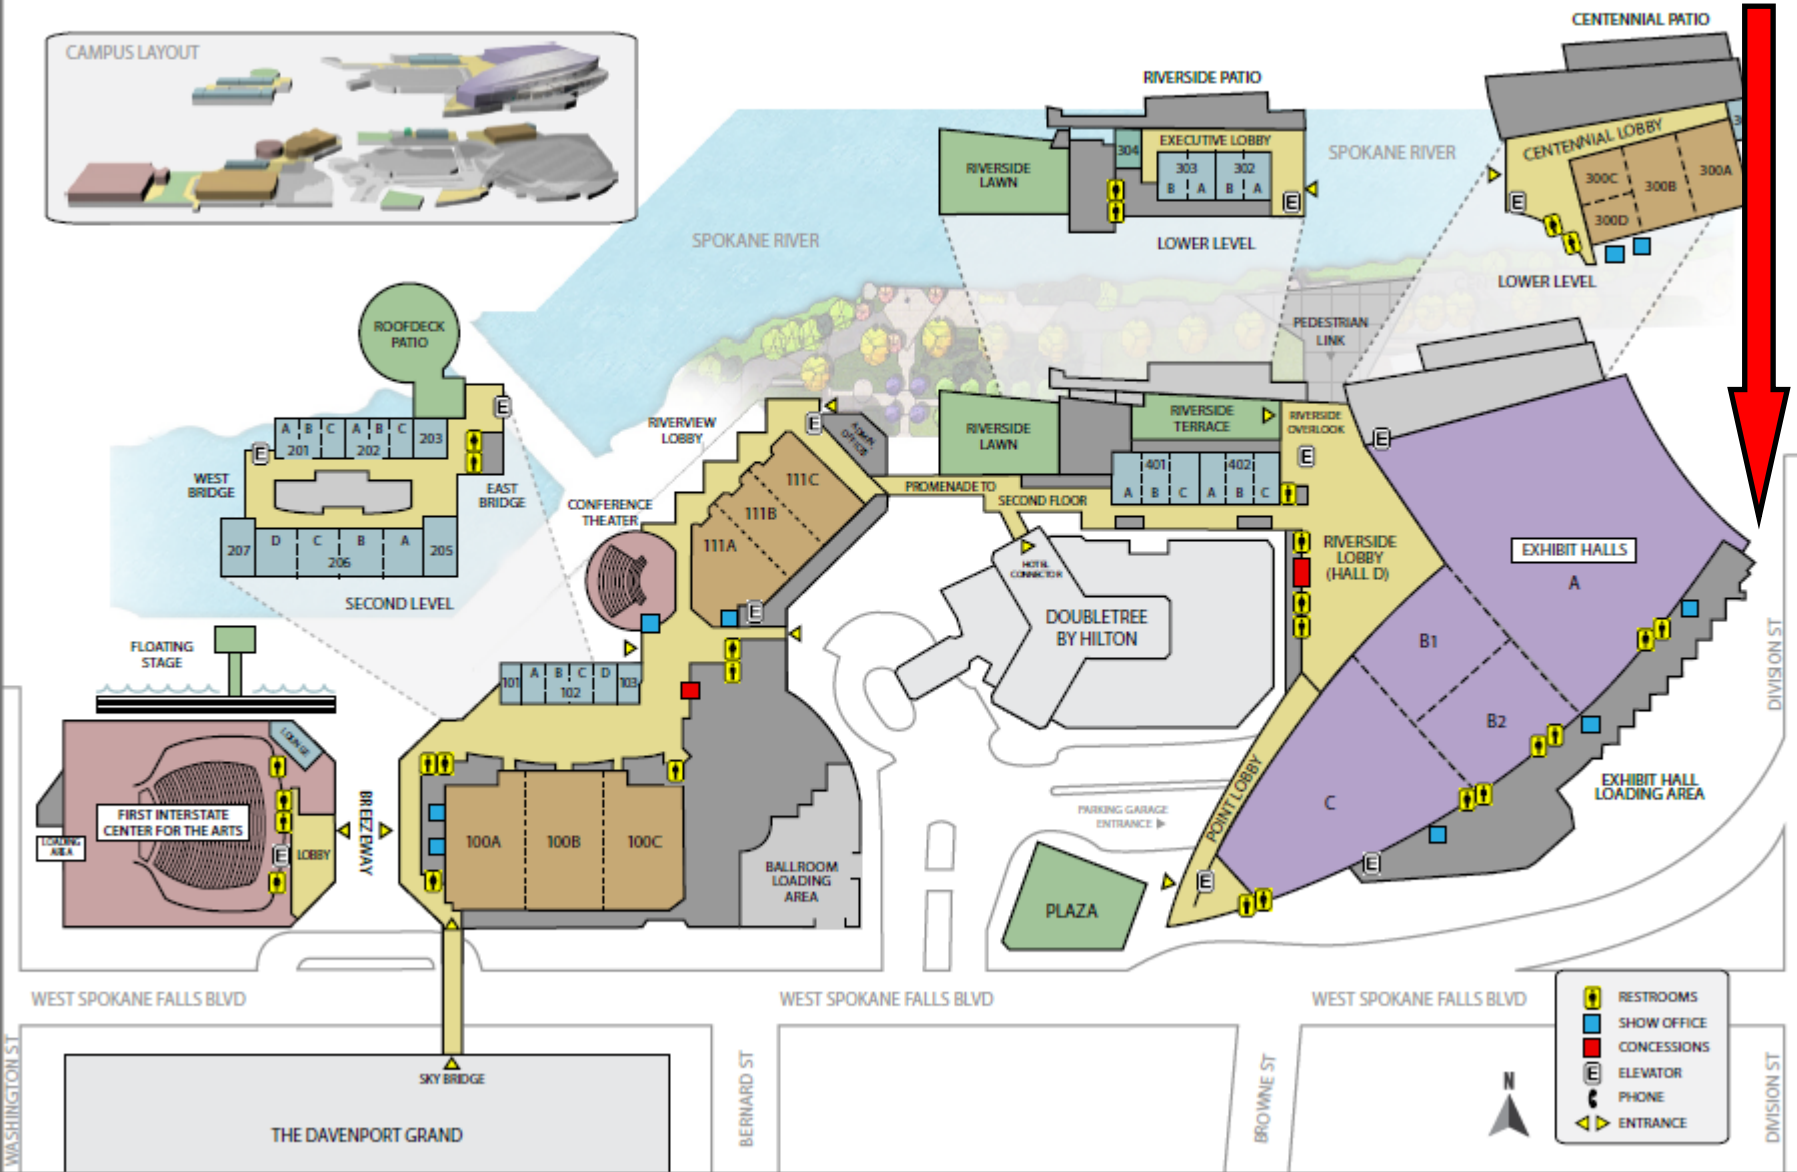

SPOKANE CONVENTION CENTER

CCX Service Lot Entrance

236 WEST SPOKANE FALLS BLVD.

SPOKANE, WA 99201

509.279.7007

SPOKANECENTER.COM

The entrance to the CCX Service lot is accessible when heading South on Division. Once you cross the bridge over the river the entrance will be directly on your Right.

CCX Service Lot Entrance